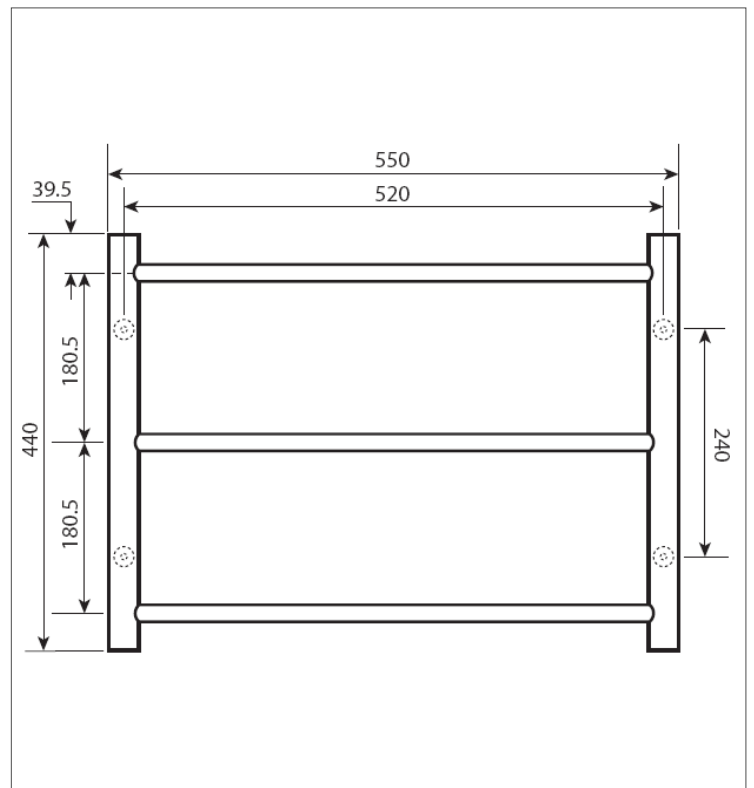

Forme Round - 3 bar ROUND

Product code : HTR-TR0301R / HTR-TR0301L

550(w) x 440(h) x 120(d) mm

Features:

- 3 bars
- Hand polished to a mirror finish
- High grade stainless steel
- Double insulated heating element and Class 1 fully earthed
- Concealed cable kit available on request
- Left and right hand cable options
- Easily installed into new or existing homes

Note: Manufacturing tolerances could cause variances of ± 5 mm.

Additional Information

- 35 watts
- 230-240Volts, 50Hz
- IP34 rating