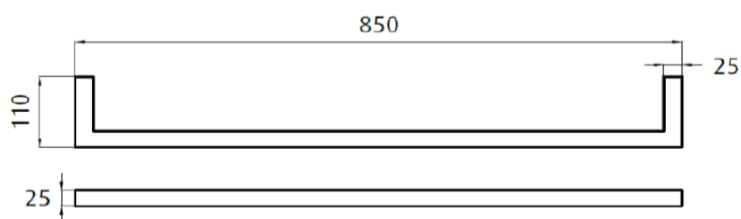

Heated Single Towel Rail 850mm SQUARE Brushed Stainless Steel PVD

Product Code: HLF8511SBR

Dimensions: 850(w) x 25(h) x 110(d) mm

Features:

- Easy To Install
- Available in 3 PVD Finishes
- 304 Grade PVD Stainless Steel
- Low Voltage power design allows for installation almost anywhere in your bathroom.

Note: Manufacturing tolerances could cause variances of ± 5 mm.

Additional Information:

- 12 Volt Electricity, 50Hz, 14 Watts
 - Available in 600mm wide
 - Right Hand Hard Wire Only
- Heated Single Rails Sold Individually
- Spacing Between Rails are 75mm or 150mm
- Minimum 2 – Maximum 4 Rails Per In Wall Fixing Kit.
- In Wall Fixing Kit MUST Be Purchased Separately (Code: H-FB)
- This rail should be installed in a landscape direction one on top of the other