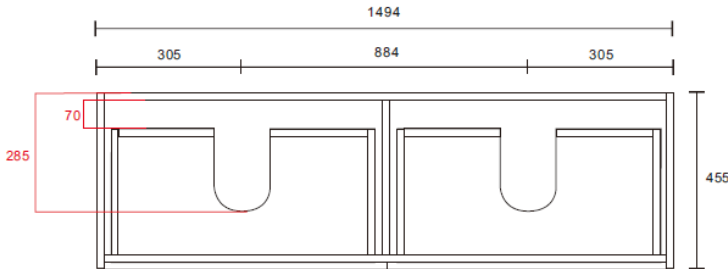

New Razor Vanity collection

- Available in wall hung & floor mount designs
- Double basin design only
- 2 cabinet finishes – Walnut & White gloss
- 4 x stone top finishes
- 8 x countertop basins
- Poly marble basin option available 1500mm
- 16mm end panels
- Waste cut outs to top drawer
- 80mm void behind top drawer

\*Image is Razor 1500mm WH in Walnut and poly marble

Razor 1500mm Wall hung

Razor 1500 Double Wall Hung Vanity

NB: for 1500mm Waste cutouts are 305mm to centre from LHS & RHS (Not centre of drawers)

Blanc stone