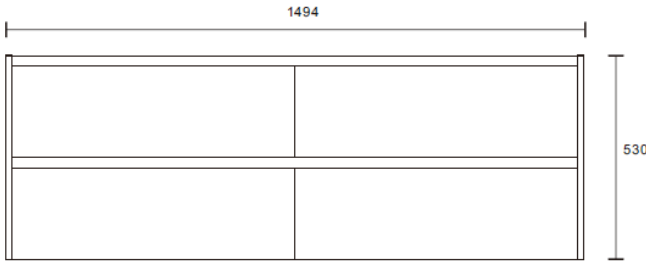

New Razor Vanity collection

- Available in wall hung & floor mount designs
- Double basin design only
- 2 cabinet finishes – Walnut & White gloss
- 4 x stone top finishes
- 8 x countertop basins
- Poly marble basin option available 1500mm
- 16mm end panels
- Waste cut outs to top drawer
- 80mm void behind top drawer

\*Image is Razor 1500mm WH in Walnut and poly marble

Razor 1500mm Wall hung

Razor 1500 Double Wall Hung Vanity

NB: for 1500mm Waste cutouts are 305mm to centre from LHS & RHS (Not centre of drawers)

Blanc stone