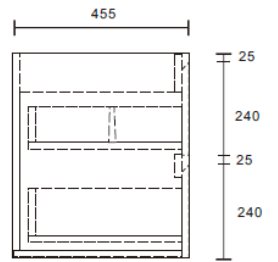

New Razor Vanity collection

- Available in wall hung & floor mount designs
- Double basin design only
- 2 cabinet finishes – Walnut & White gloss
- 4 x stone top finishes
- 8 x countertop basins
- Poly marble basin option available 1500mm
- 16mm end panels
- Waste cut outs to top drawer
- 80mm void behind top drawer

\*Image is Razor 1500mm WH in Walnut and poly marble

Razor 1500mm Wall hung

Razor 1500 Double Wall Hung Vanity

NB: for 1500mm Waste cutouts are 305mm to centre from LHS & RHS (Not centre of drawers)

Blanc stone